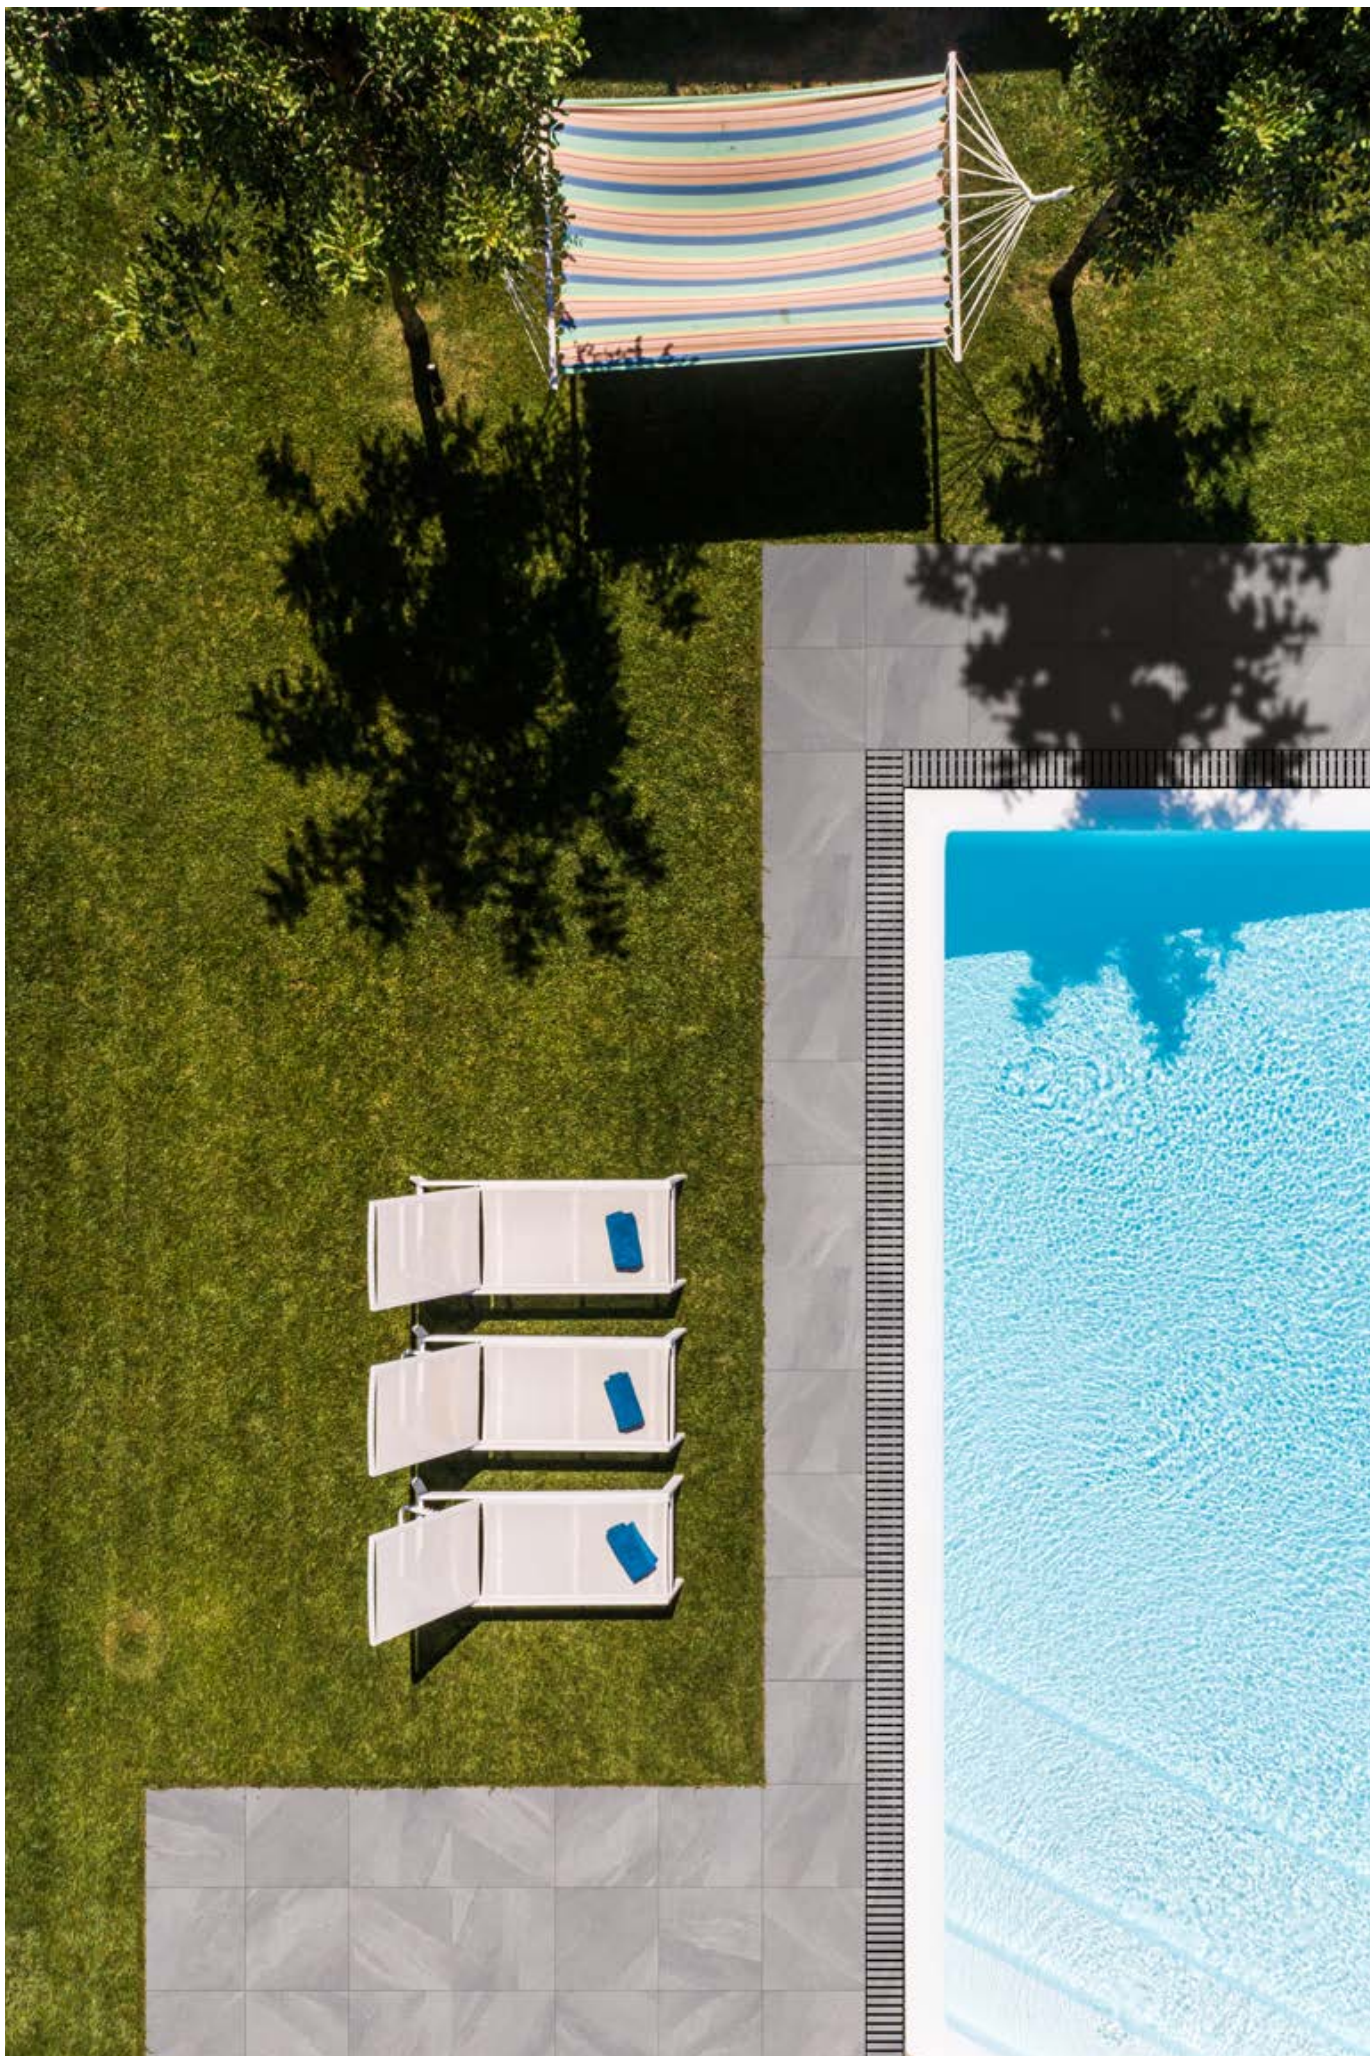

Toro 180°	LINEA 20	Costa Lucida	LINEA 20	Becco Di Civetta	LINEA 20	Elle Costa Retta	LINEA 20	Griglia	LINEA 20
									
30x60	73 ●	30x60	61 ●	30x60	73 ●	30x60x5	103 ●	19,5x50	95 ●
ANGOLO ABBINATO		ANGOLO ABBINATO		ANGOLO ABBINATO		ANGOLO ABBINATO			
30x60	112 ●	30x60	107 ●	30x60	112 ●	30x60x5	123 ●		

SAVOIA ITALIA SPA

Stones are the absolute protagonists of a centuries-long history. Expression of strength, durability, and uniqueness. Starting from these attributes, Savoia creates the ALASKA collection by mixing the characteristic elements of nature with raw materials of absolute excellence. The slightly textured surface characterizes the soft, velvety surface which extends across multiple sizes 90x90, 60x120, 60x60, 30x60, 21,6x43,5 and includes two colors in 60x60cm and 60x60/2cm for outdoor use, Sand and Grey. The result is a project of enchanting beauty, versatile and suitable for any environment and lifestyle.