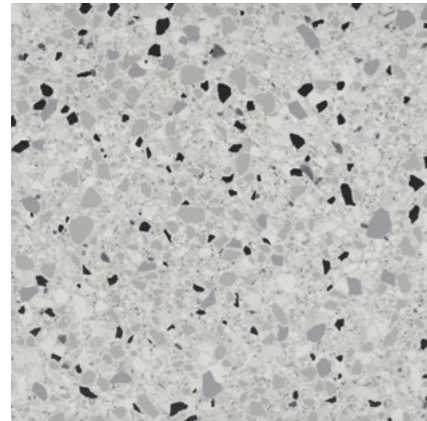

Marmette

Gres effetto Cemento

Caratteristiche Tecniche • Technical Features • Caractéristiques Techniques • Technische Eigenschaften

Mix

PEI: V
PEI: IV Nero

60x60 Rettificato 38 ●

- SR601143 Marmette Antracite
- SR601145 Marmette Beige
- SR601142 Marmette Bianco
- SR601144 Marmette Jeans
- SR601141 Marmette Mix
- SR601140 Marmette Nero

30x60 Rettificato 38 ●

- SR101143 Marmette Antracite
- SR101145 Marmette Beige
- SR101142 Marmette Bianco
- SR101144 Marmette Jeans
- SR101141 Marmette Mix
- SR101140 Marmette Nero

Pezzi Speciali • Special Pieces

Battiscopa SBT+Cod.

6,5x60 8x ◆ 9 ●

Gradone SCR+Cod.

33x60+3+3 4x ◆ 68 ●

Angolo Gradone SACR+Cod.

33x60+3+3 2x ◆ 103 ●

Imballi • Packing	Pcs/Box	Mq/Box	Kg/Box	Box/Pallet	Mq/Pallet	Kg/Pallet	Spessore/Thickness
60x60 Rettificato	4	1,44	28,15	30	43,20	864,50	9 mm
30x60 Rettificato	7	1,26	23,88	40	50,40	957,20	9 mm