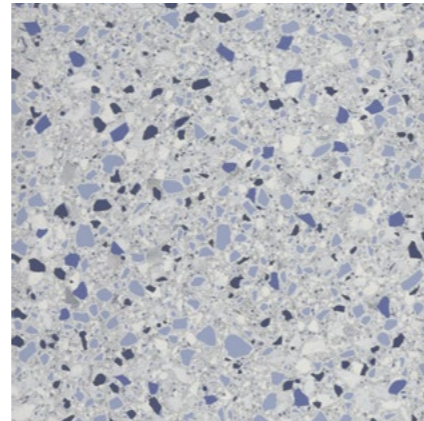

The SAVOIA Marmette collection expresses a set of values and traditions that are mixed and expressed in a single creation expertly modeled in contemporaneity, value and refinement. The 6 basic colours, in various formats, express timeless elegance in a beautiful matte surface with small fragments of shiny stone flakes. A collection that offers multiple solutions of great aesthetic value, from the most traditional to the most contemporary design, blending perfectly with every personal preference.

Full Collection Online:

Marmette Nero 30x60 Rettificato
Marmette Bianco 60x60 Rettificato

Marmette Jeans 60x60 Rettificato

Marmette Mix 60x60 Rettificato

Marmette Antracite 60x60 Rettificato

Marmette

Gres effetto Cemento

Caratteristiche Tecniche • Technical Features • Caractéristiques Techniques • Technische Eigenschaften

Bianco

Antracite

Nero

Mix

Beige

Jeans

PEI: V
PEI: IV Nero

60x60 Rettificato 38 ●

- SR601143 Marmette Antracite
- SR601145 Marmette Beige
- SR601142 Marmette Bianco
- SR601144 Marmette Jeans
- SR601141 Marmette Mix
- SR601140 Marmette Nero

30x60 Rettificato 38 ●