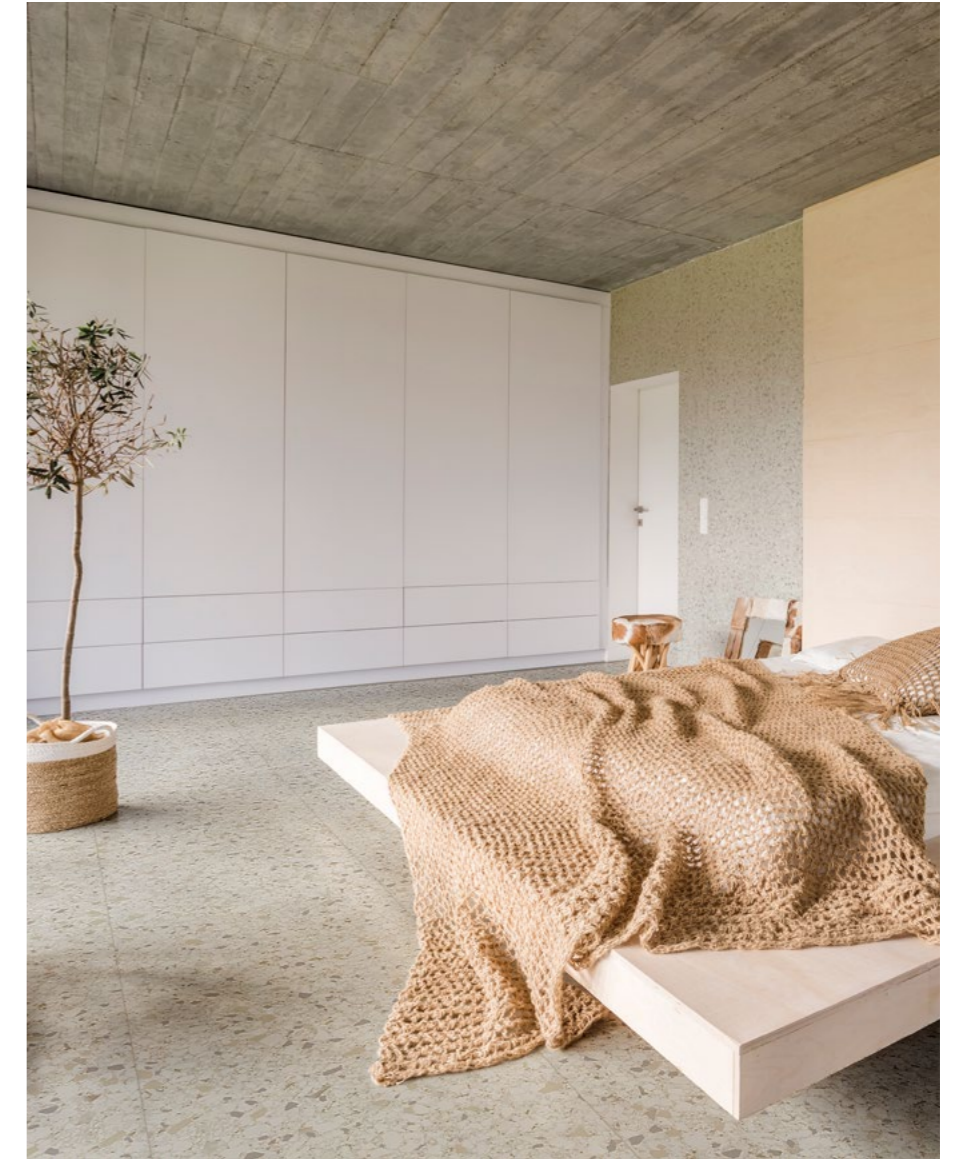

Marmette Beige 60x60 Rettificato

Pezzi Speciali • Special Pieces

Battiscopa SBT+Cod.

6,5x60 8x ◆ 9 ●

Gradone SCR+Cod.

33x60+3+3 4x ◆ 68 ●

Angolo Gradone SACR+Cod.

33x60+3+3 2x ◆ 103 ●

Imballi • Packing	Pcs/Box	Mq/Box	Kg/Box	Box/Pallet	Mq/Pallet	Kg/Pallet	Spessore/Thickness
60x60 Rettificato	4	1,44	28,15	30	43,20	864,50	9 mm
30x60 Rettificato	7	1,26	23,88	40	50,40	957,20	9 mm