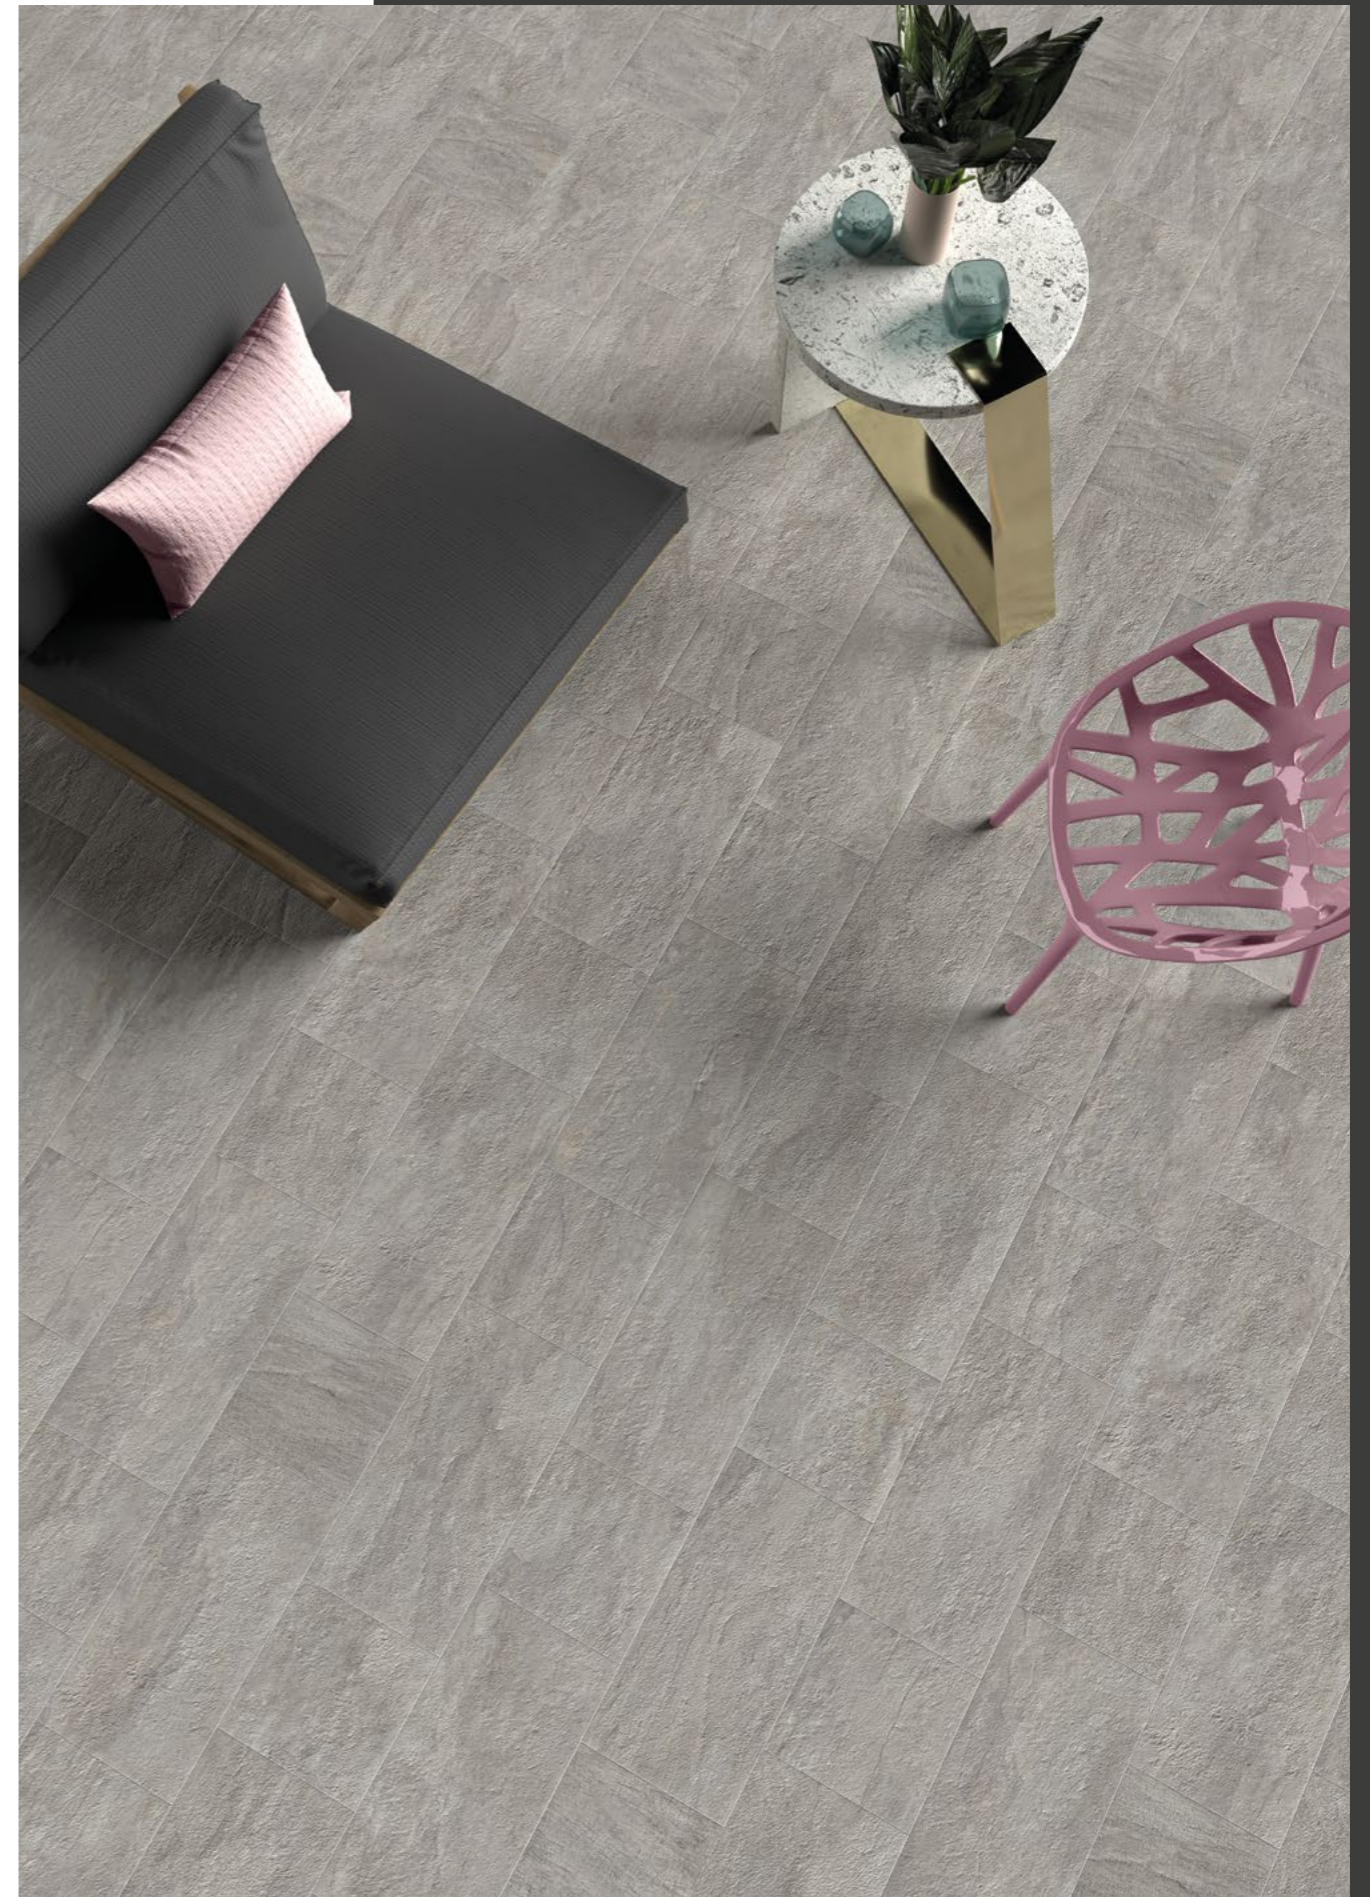

Rocks Grigio 21,6x43,5 Antislip *R11*
Rocks Grigio 21,6x 21,6 Antislip *R11*