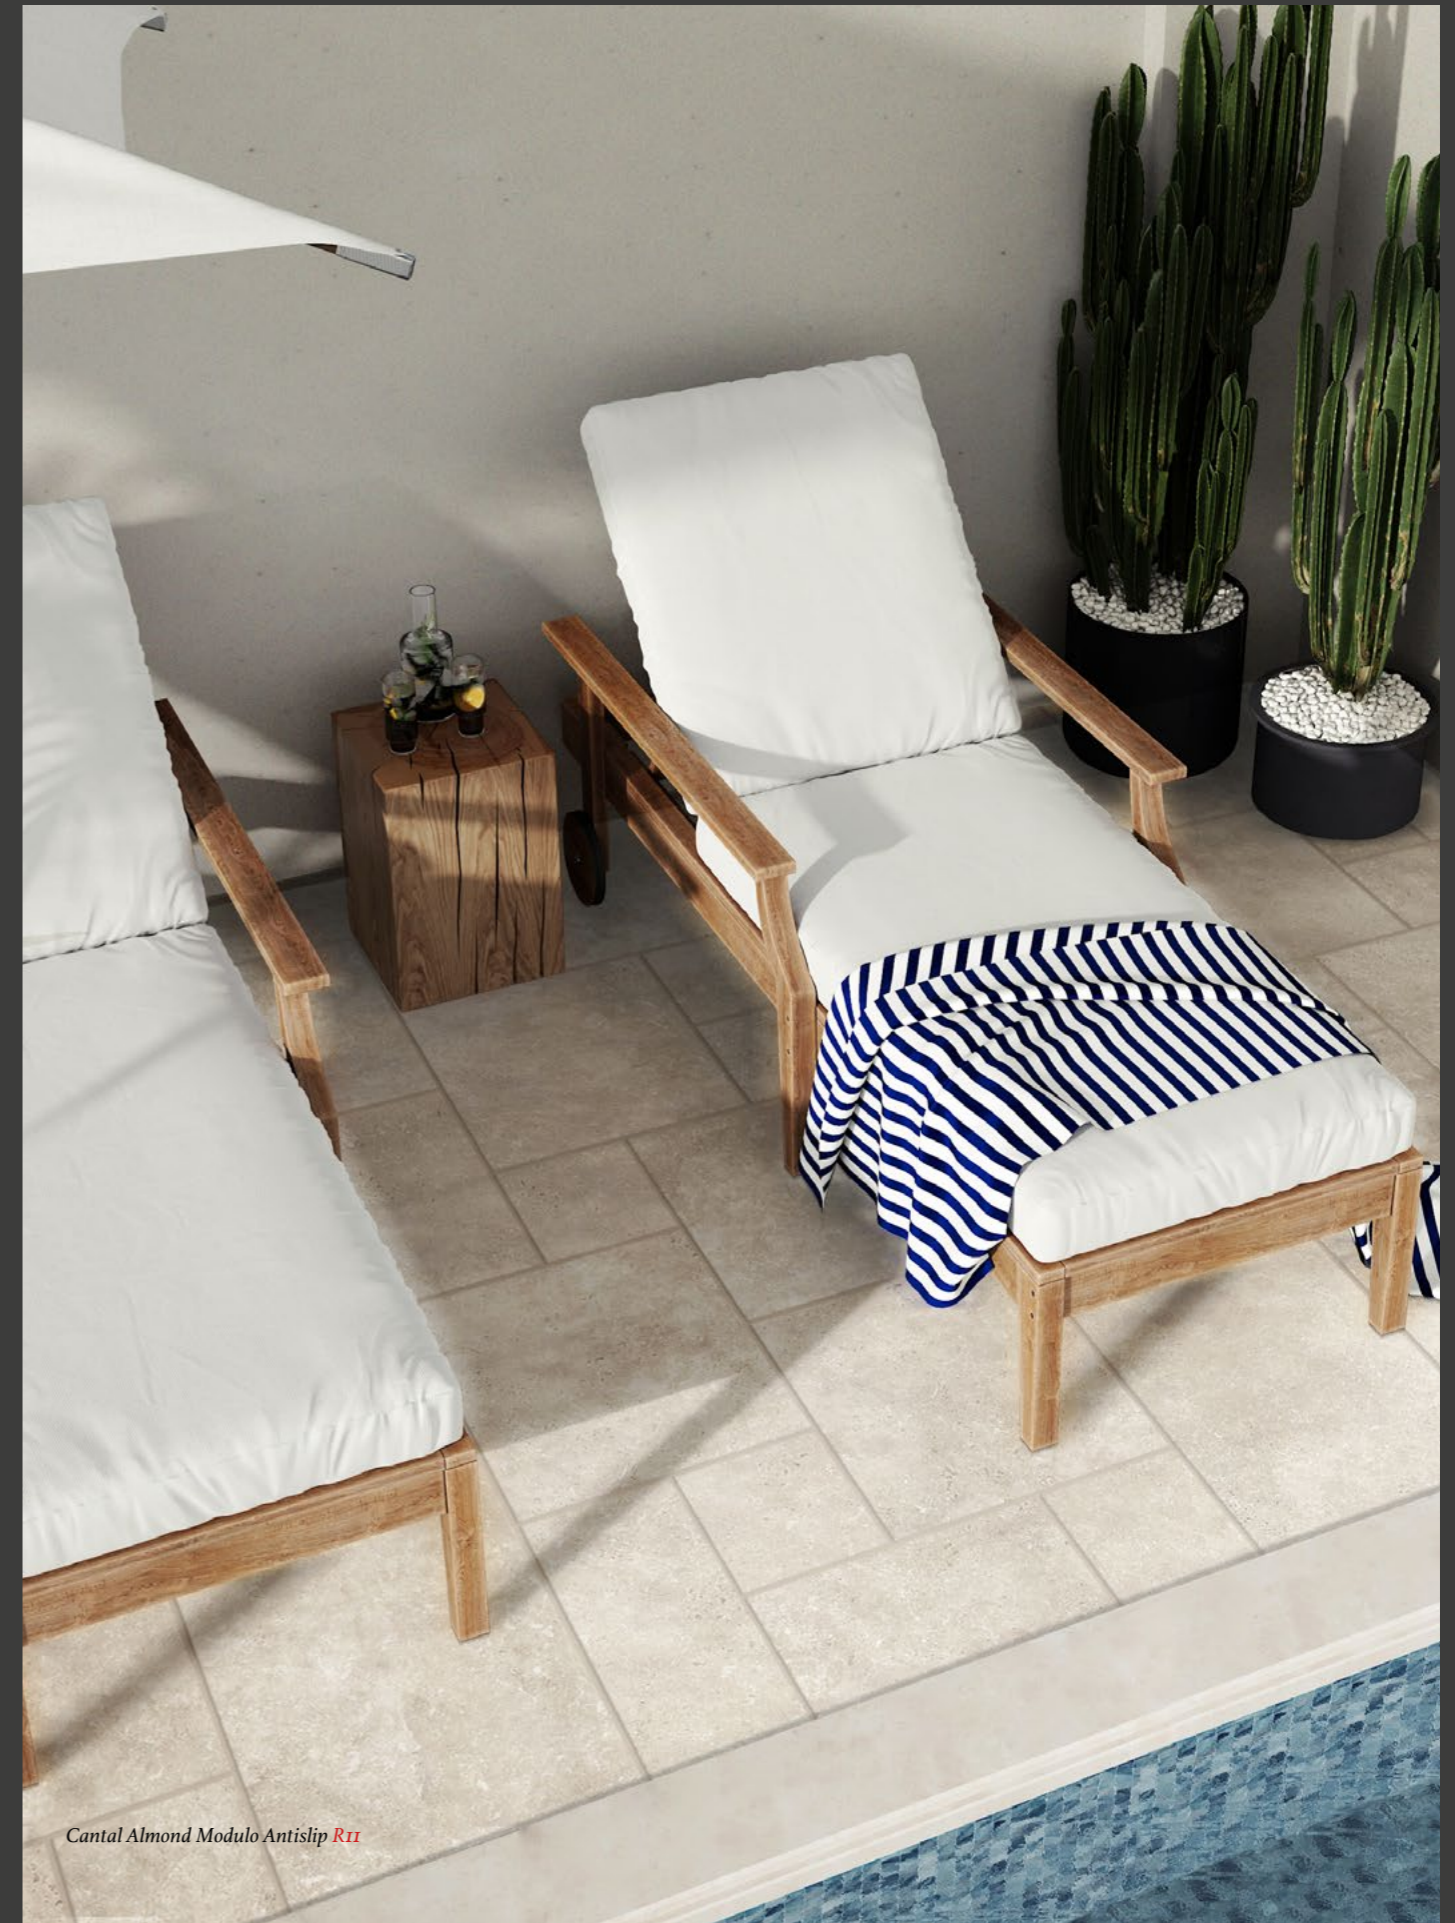

Cantal Almond Modulo Antislip R11