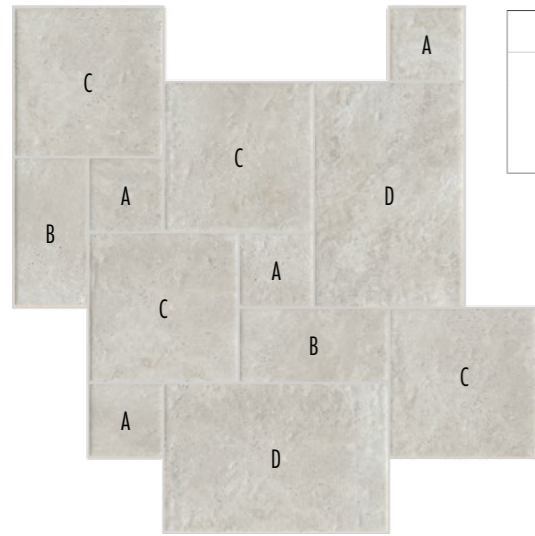

With the Cantal collection, Savoia pays homage to the French lands, a supreme reproduction of the natural stone typical of the Auvergne-Rhône-Alpes region. In two variants of colour and finish, in the 40x60 format, the veins and somatic features of the structure and colours take shape in all their splendour, the french-pattern in 4 sizes completes and adds another masterful work to the Savoia Italia portfolio.

Full Collection Online:

Cantal Almond 40x60 Antislip **R11**

Cantal Beige Modulo

Cantal Beige Modulo

Cantal Beige 40x60

Cantal Almond Modulo

Cantal Almond 40x60

Cantal Beige 60x60 Rettificato Antislip R11 Linea 20

Cantal Beige 60x60 Rettificato Antislip R11 Linea 20

Cantal Beige 60x60 Rettificato Antislip R11 Linea 20

Cantal Almond Modulo Antislip R11

Cantal

Gres effetto Pietra

Caratteristiche Tecniche • Technical Features • Caractéristiques Techniques • Technische Eigenschaften

Almond

40x60 Modulo

Tipo	Formato
A	20x20
B	20x40
C	40x40
D	40x60

40x60

60x60 Rettificato Antislip R11 LINEA 20

Beige

40x60 Modulo

Tipo	Formato
A	20x20
B	20x40
C	40x40
D	40x60