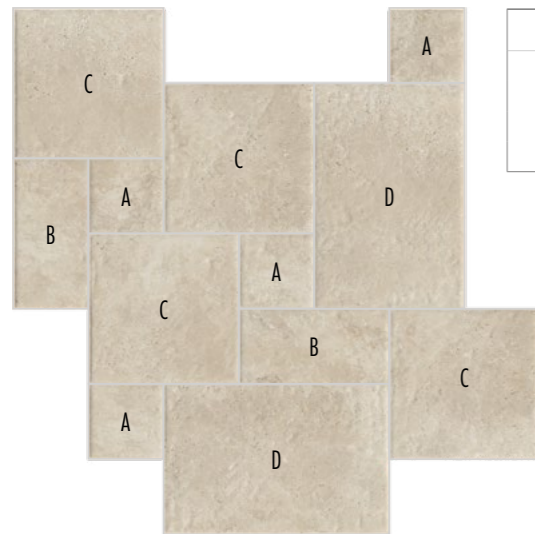

With the Cantal collection, Savoia pays homage to the French lands, a supreme reproduction of the natural stone typical of the Auvergne-Rhône-Alpes region. In two variants of colour and finish, in the 40x60 format, the veins and somatic features of the structure and colours take shape in all their splendour, the french-pattern in 4 sizes completes and adds another masterful work to the Savoia Italia portfolio.

Full Collection Online:

Cantal Almond 40x60 Antislip **R11**

Cantal Beige Modulo

Cantal Beige Modulo

Cantal Beige 40x60

Cantal Almond Modulo

Cantal Almond 40x60

Cantal Beige 60x60 Rettificato Antislip R11 Linea 20

Cantal Beige 60x60 Rettificato Antislip R11 Linea 20

Cantal Beige 60x60 Rettificato Antislip R11 Linea 20

Cantal Almond Modulo Antislip R11

Cantal

Gres effetto Pietra

Caratteristiche Tecniche • Technical Features • Caractéristiques Techniques • Technische Eigenschaften

Almond

40x60 Modulo

Tipo	Formato
A	20x20
B	20x40
C	40x40
D	40x60

40x60

60x60 Rettificato Antislip R11 LINEA 20

Beige

40x60 Modulo

Tipo	Formato
A	20x20
B	20x40
C	40x40
D	40x60