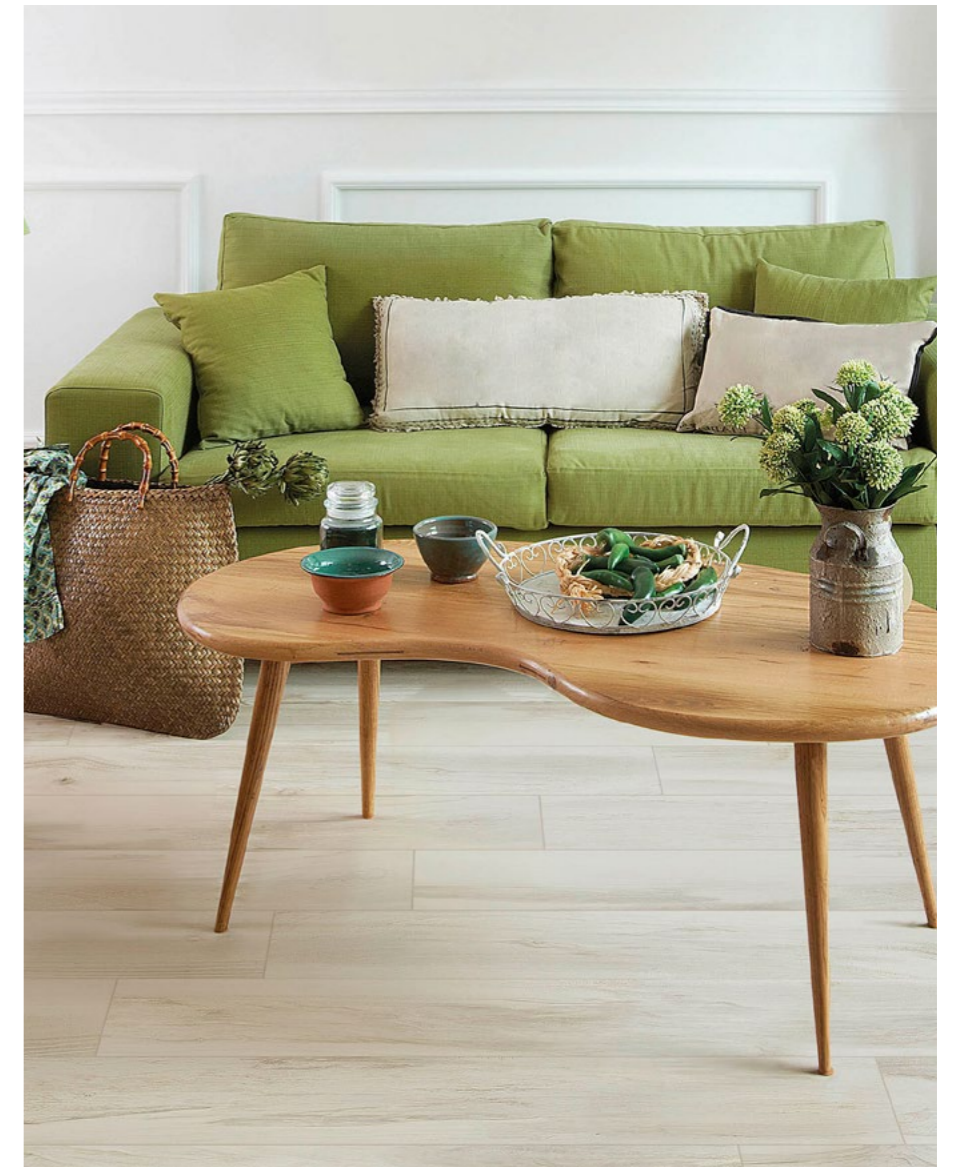

Amazzonia Bianco 20x120

Pezzi Speciali • Special Pieces

Battiscopa SBT+Cod.

6,5x120

8x ◆ 21 ●

Gradone SCR+Cod.

20x120+3+3

2x ◆ 114 ●

Angolo Gradone SACR+Cod.

20x120+3+3

2x ◆ 121 ●

Imballi • Packing	Pcs/Box	Mq/Box	Kg/Box	Box/Pallet	Mq/Pallet	Kg/Pallet	Spessore/Thickness
20x120	6	1,44	26,09	36	51,84	959,30	9 mm