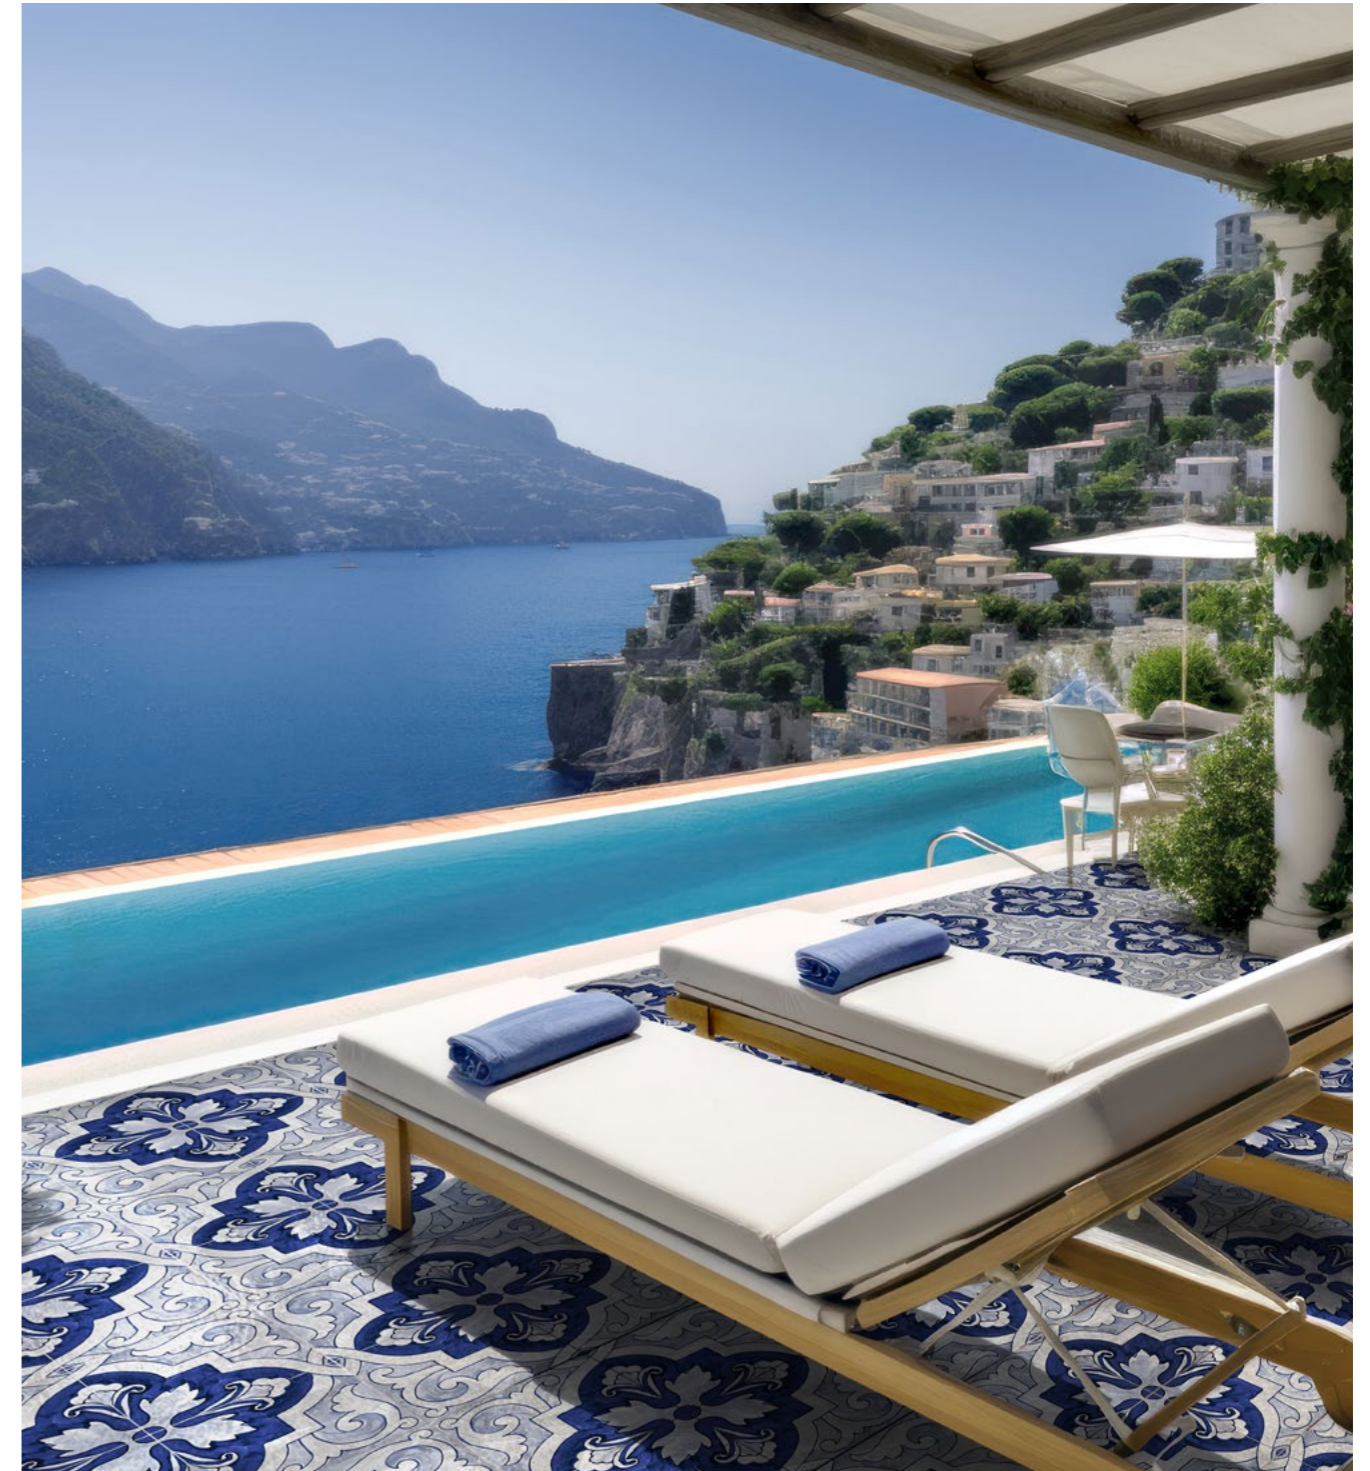

Antichi decori

PEI: III

Maioliche del Golfo Casamicciola 34x34

Imballi • Packing	Pcs/Box	Mq/Box	Kg/Box	Box/Pallet	Mq/Pallet	Kg/Pallet	Spessore/Thickness
34x34	12	1,39	25,40	44	61,16	1.137,60	8,5 mm