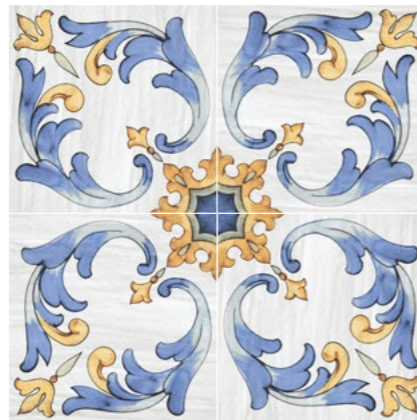

AD

Art and tradition are the perfect combination of the "Maioliche del Golfo" collection. The colors and the feeling of handmade creations pay homage to the history of ancient Neapolitan Majolica tiles. The range is developed in a single 34x34 format and is made up of 4 decorative motifs: Casamicciola, Procida, Nisida, and Ischia which, when composed together, design suggestive decorative environments with a great visual impact. The "Maioliche del Golfo" tiles are suitable for indoor and outdoor areas, and combined with Savoia's "Cotto Mediterraneo", conceive a fresh and lively space, capable of expressing the Mediterranean atmospheres at their best.

Maioliche del Golfo

Decorati Lucidi

Casamicciola *Posa a 4 pz

43 ●

SMGP01 34x34 Maioliche del Golfo Casamicciola

Procida *Posa a 4 pz

43 ●

SMGP03 34x34 Maioliche del Golfo Procida

Nisida *Posa a 4 pz

43 ●

SMGP04 34x34 Maioliche del Golfo Nisida

Ischia *Posa a 4 pz

43 ●

SMGP02 34x34 Maioliche del Golfo Ischia

Fondi Abbinati: Cotto Mediterraneo

Bianco

Blu

Blu Mediterraneo

Verde

Giallo

Antichi decori

PEI: III

Maioliche del Golfo Casamicciola 34x34

Imballi • Packing	Pcs/Box	Mq/Box	Kg/Box	Box/Pallet	Mq/Pallet	Kg/Pallet	Spessore/Thickness
34x34	12	1,39	25,40	44	61,16	1.137,60	8,5 mm