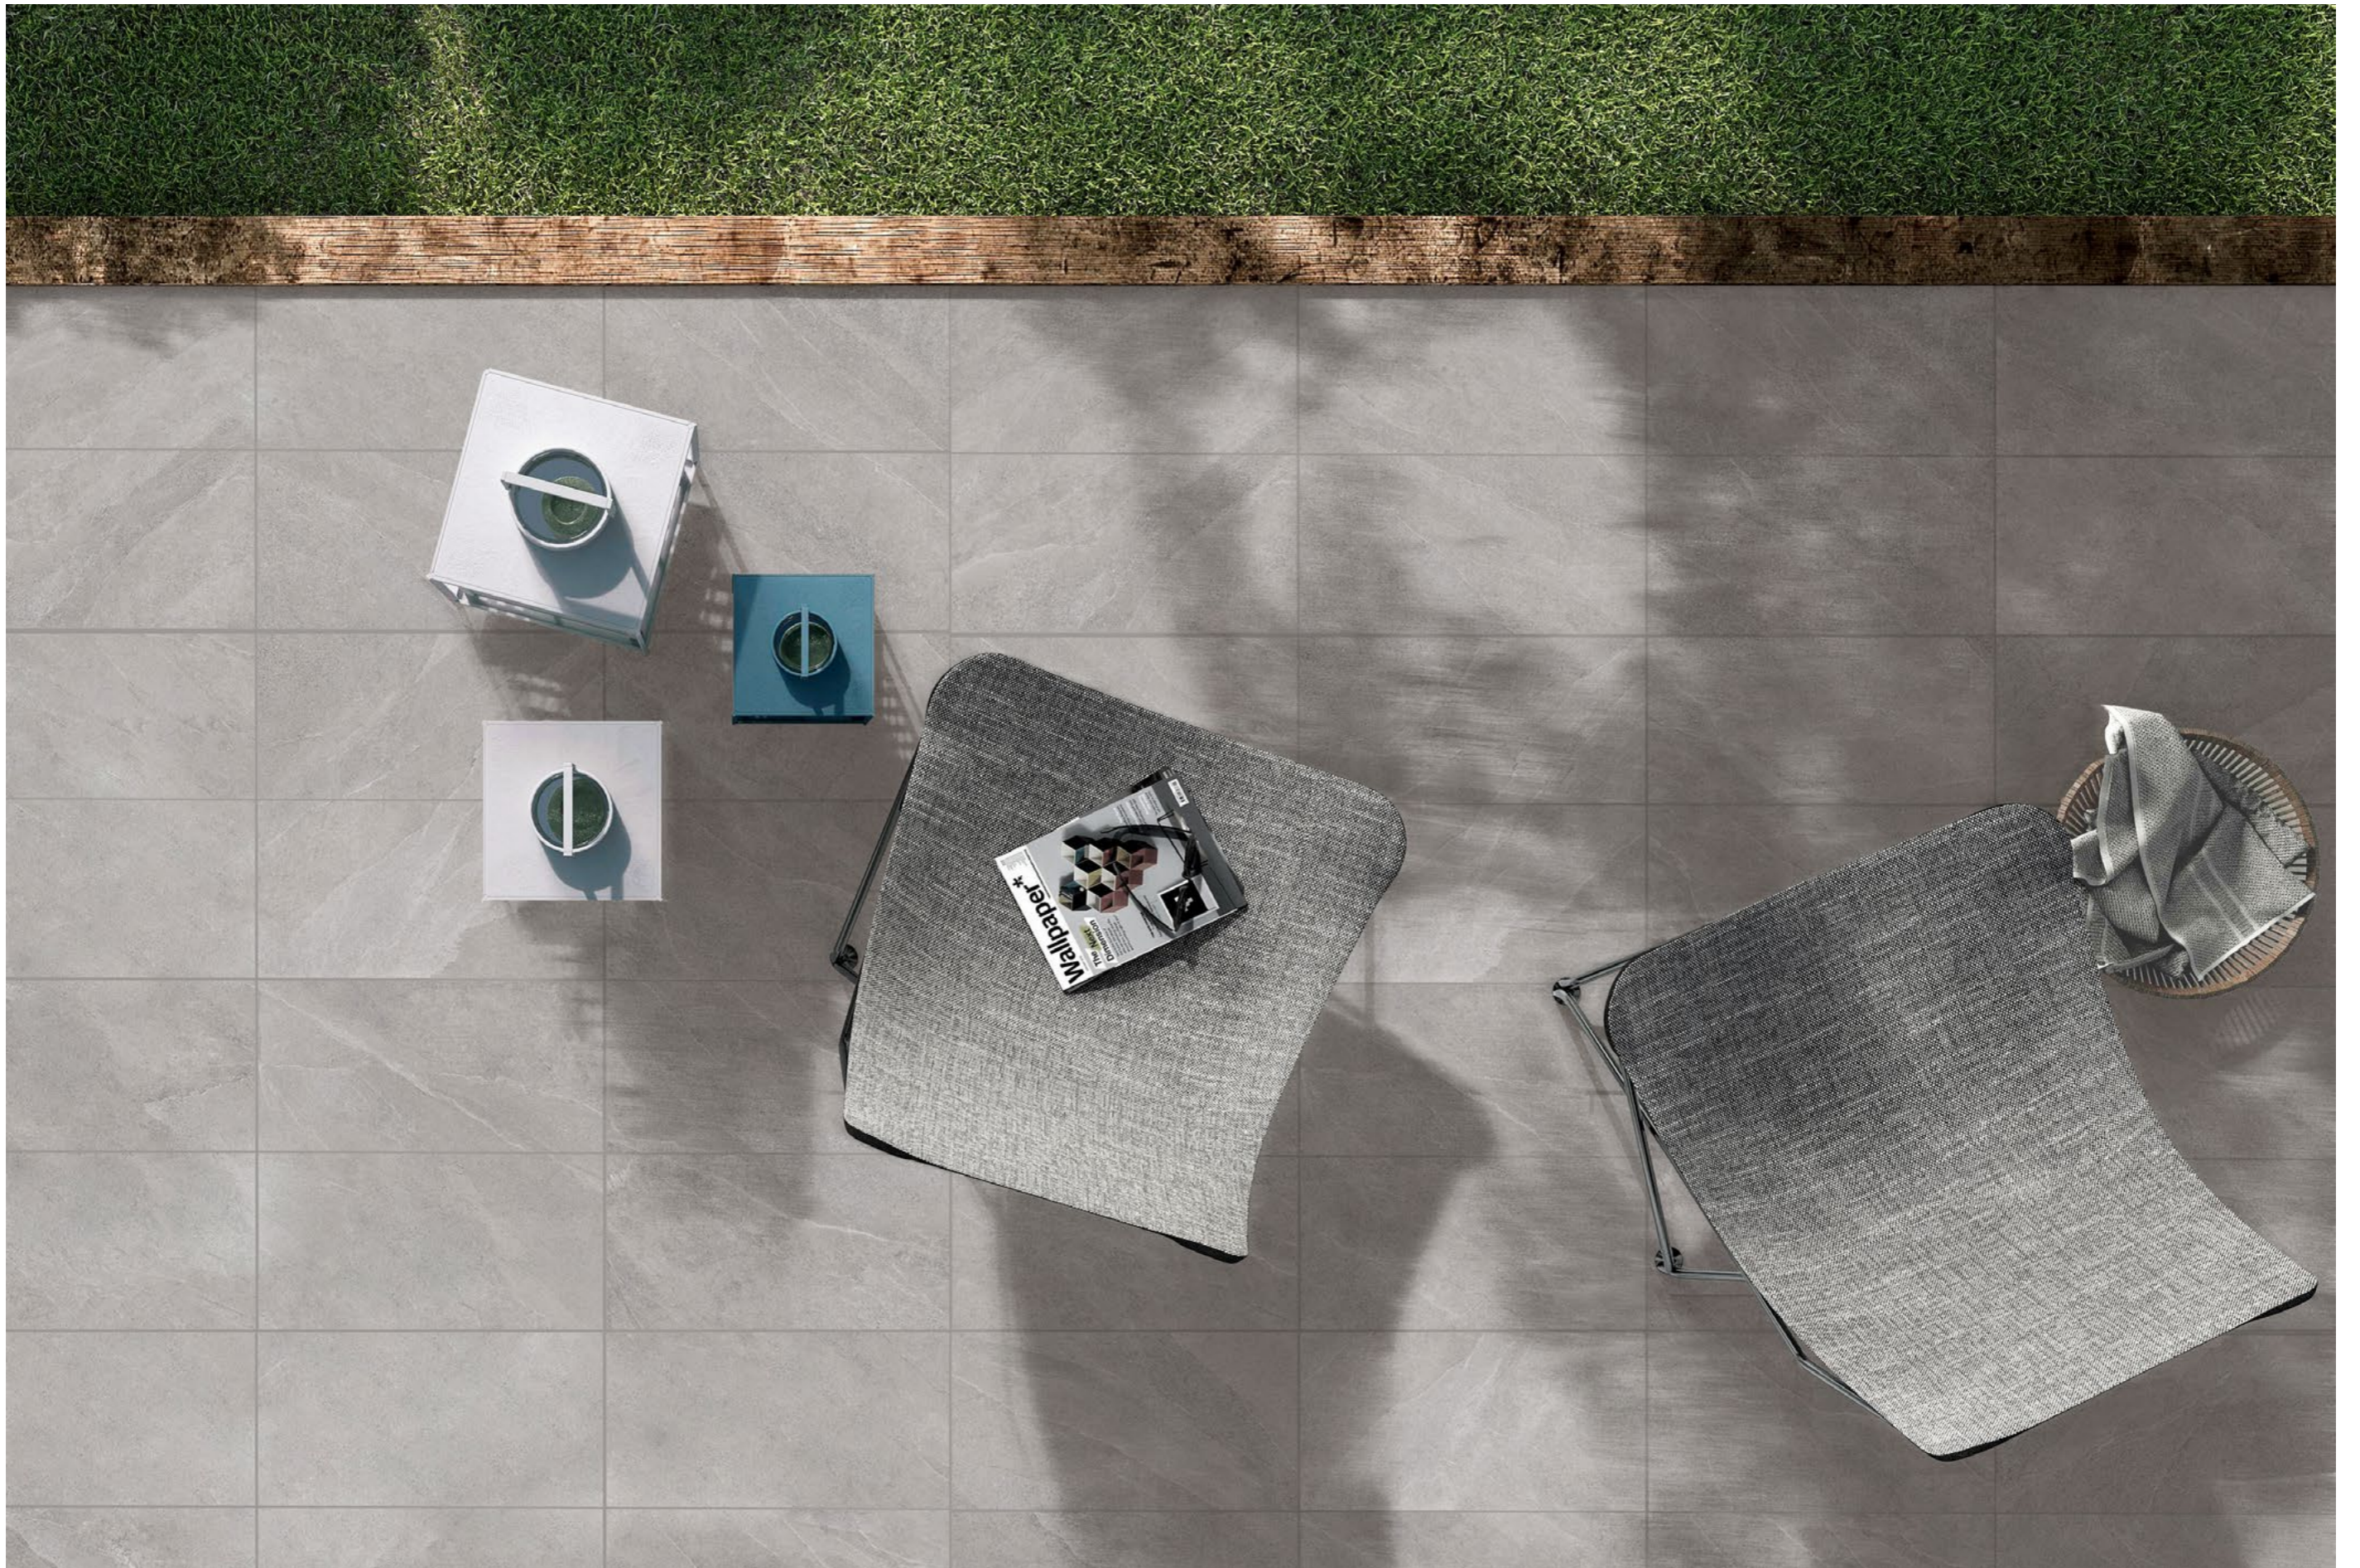

Alaska Grey 21,6x43,5

Alaska

Gress effetto Pietra

Caratteristiche Tecniche • Technical Features • Caractéristiques Techniques • Technische Eigenschaften

Ivory

Sand

Grey

Graphite

Chevron 10x60

Ivory 8pz A / 8pz B ◆ 97 ●

SCHVALP05 10x60 Alaska Chevron Ivory

Grey 8pz A / 8pz B ◆ 97 ●

SCHVALP07 10x60 Alaska Chevron Grey

Sand 8pz A / 8pz B ◆ 97 ●

SCHVALP06 10x60 Alaska Chevron Sand

Graphite 8pz A / 8pz B ◆ 97 ●

SCHVALP08 10x60 Alaska Chevron Graphite

PEI: V PEI: IV Graphite

90x90 Rettificato 43 ●

SALP22 Alaska Ivory
SALP23 Alaska Sand
SALP24 Alaska Grey
SALP25 Alaska Graphite

60x60 Rettificato 34 ●

SALP05 Alaska Ivory
SALP06 Alaska Sand
SALP07 Alaska Grey
SALP08 Alaska Graphite

60x60 Rettificato Antislip R11 34 ●

SALP06A Alaska Sand
SALP07A Alaska Grey

60x60 Rettificato Antislip R11 LINEA 20 60 ●

SALP13 Alaska Sand
SALP14 Alaska Grey

60x120 Rettificato 43 ●

SALP01 Alaska Ivory
SALP02 Alaska Sand
SALP03 Alaska Grey
SALP04 Alaska Graphite

30x60 Rettificato 34 ●

SALP09 Alaska Ivory
SALP10 Alaska Sand
SALP11 Alaska Grey
SALP12 Alaska Graphite

30x60 30 ●

SALP18 Alaska Ivory
SALP19 Alaska Sand
SALP20 Alaska Grey
SALP21 Alaska Graphite

21,6x43,5 31 ●

SALP15 Alaska Ivory
SALP16 Alaska Sand
SALP17 Alaska Grey

Pezzi Speciali • Special Pieces

Battiscopa SBT+Cod.

6,5x60 8x ◆ 9 ●
6,5x120 8x ◆ 21 ●

Gradone SCR+Cod.

33x60+3+3 4x ◆ 68 ●

Angolo Gradone SACR+Cod.

33x60+3+3 2x ◆ 103 ●

Pezzi Speciali • Special Pieces LINEA 20

TORO 180°

30x60 73 ●
ANGOLO ABBINATO 30x60 112 ●

COSTA LUCIDA

30x60 61 ●
ANGOLO ABBINATO 30x60 107 ●

BECCO DI CIVETTA

30x60 73 ●
ANGOLO ABBINATO 30x60 112 ●

ELLE COSTA RETTA

30x60x5 103 ●
ANGOLO ABBINATO 30x60x5 123 ●

GRIGLIA

19,5x50 95 ●

Imballi • Packing	Pcs/Box	Mq/Box	Kg/Box	Box/Pallet	Mq/Pallet	Kg/Pallet	Spessore/Thickness
60x120 Rettificato	2	1,44	29,72	36	51,84	1.090,00	9,5 mm
60x60 Rettificato	4	1,44	28,15	30	43,20	864,50	9 mm
30x60 Rettificato	7	1,26	23,88	40	50,40	957,20	9 mm
30x60	8	1,44	32,08	40	57,60	1303,20	8,5 mm
21,6x43,5	15	1,41	24,09	56	78,96	1.369,04	8,5 mm
60x60 Rett. Ant. R11 20 MM	2	0,72	32,65	32	23,04	1.064,80	20 MM