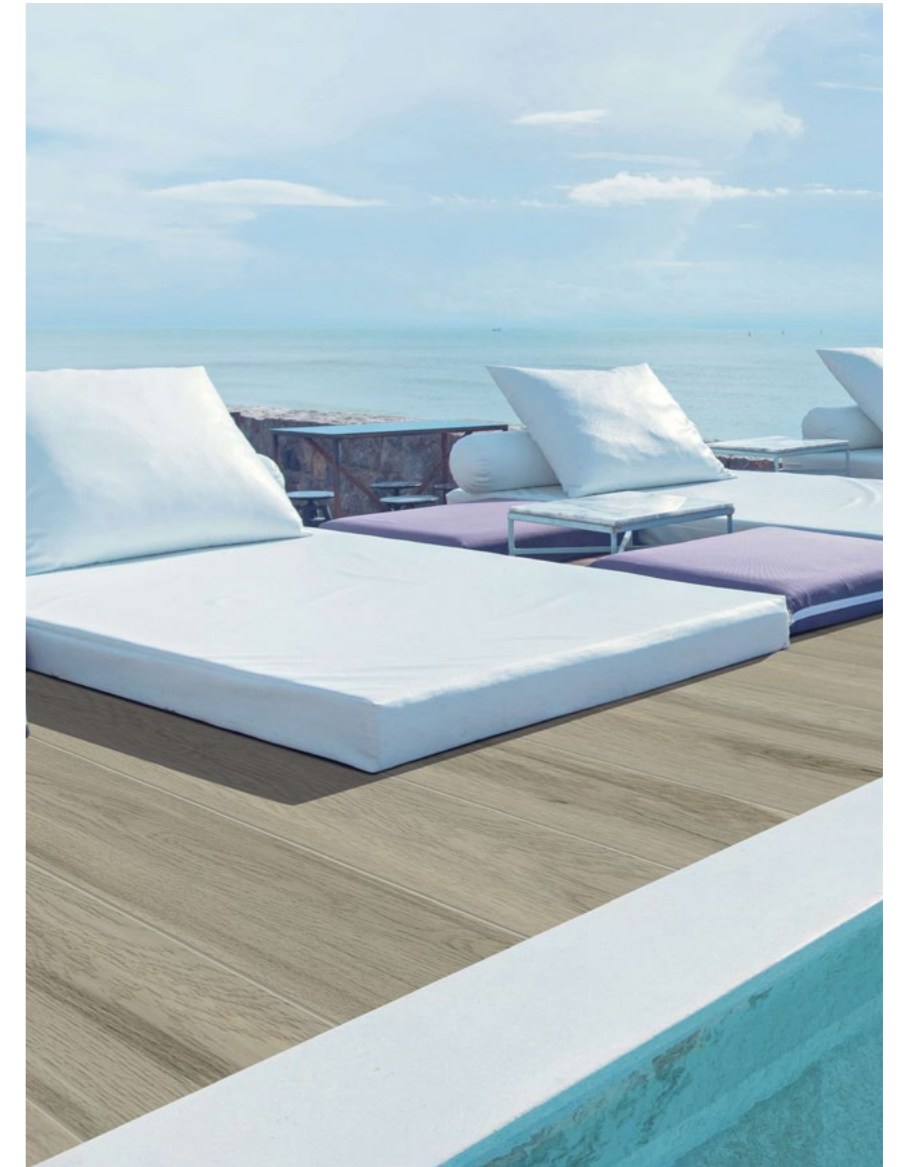

Elegance Tortora 20x120 R11

Pezzi Speciali • Special Pieces

Battiscopa SBT+Cod.

6,5x120 8x ◆ 21 ●
6,5x60 8x ◆ 9 ●

Gradone SCR+Cod.

20x120+3+3 2x ◆ 114 ●

Angolo Gradone SACR+Cod.

20x120+3+3 2x ◆ 121 ●

Imballi • Packing	Pcs/Box	Mq/Box	Kg/Box	Box/Pallet	Mq/Pallet	Kg/Pallet	Spessore/Thickness
20x120	6	1,44	26,09	36	51,84	959,30	9 mm
20x120 Rettificato	6	1,44	26,09	36	51,84	959,30	9,5 mm
15x60	12	1,08	18,60	60	64,80	1.135,40	8,5 mm